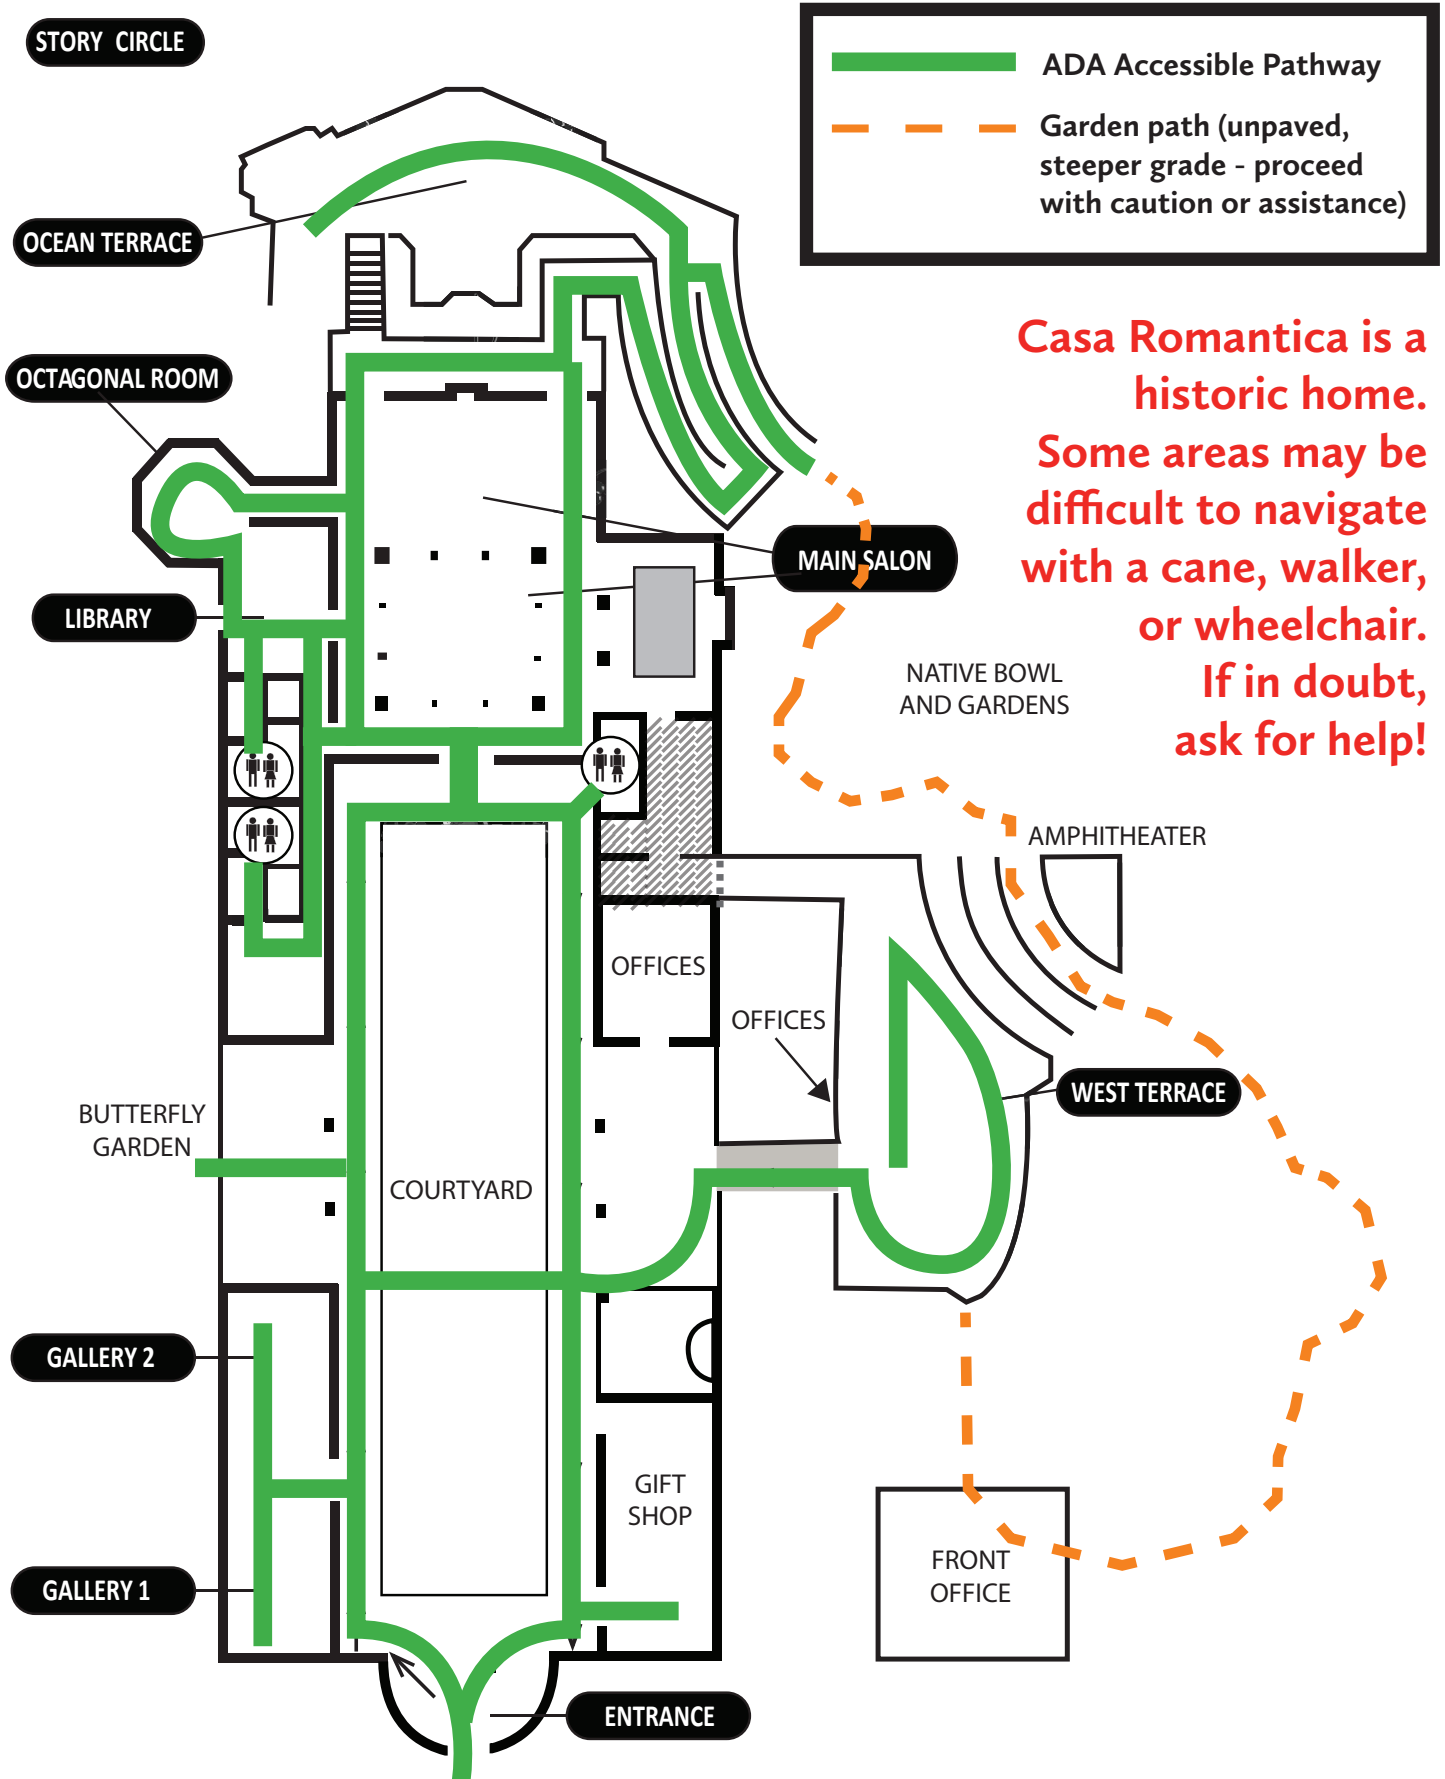

# ADA Compliant Walkways Map

**Casa Romantica is a historic home. Some areas may be difficult to navigate with a cane, walker, or wheelchair. If in doubt, ask for help!**