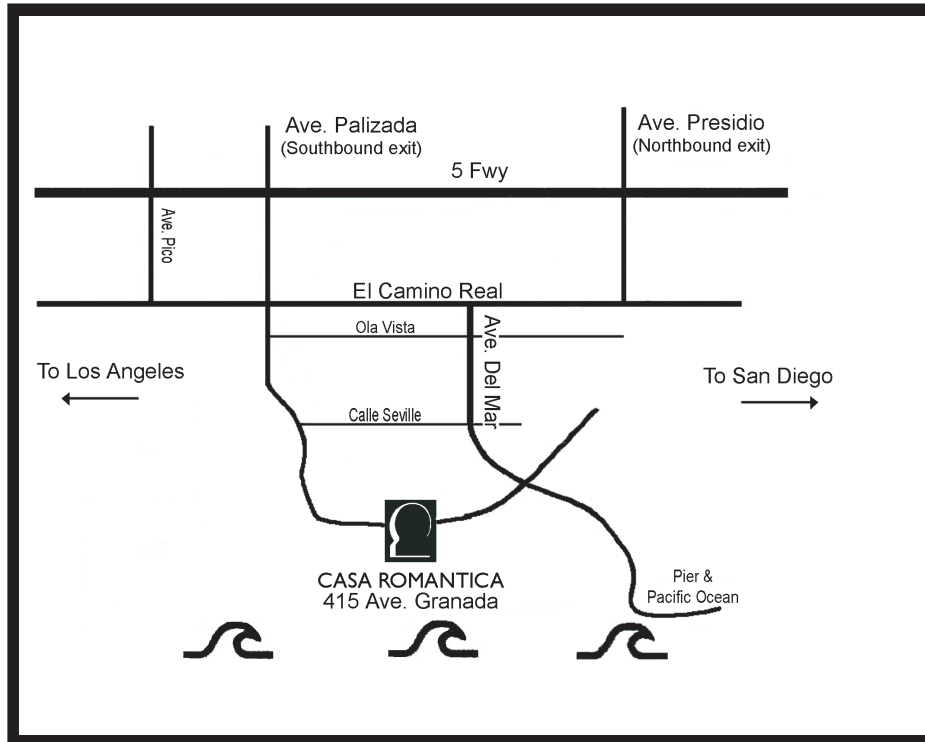

## Directions to Casa Romantica

#### I-5 (San Diego) South

Exit AVE. PALIZADA to downtown San Clemente.

Turn RIGHT onto E. AVENIDA PALIZADA.

Turn LEFT on EL CAMINO REAL.

Turn RIGHT on AVENIDA DEL MAR.

Proceed down toward the ocean.

Turn RIGHT on AVENIDA GRANADA.

#### I-5 (San Diego) North

Exit AVE. PRESIDIO to downtown San Clemente.

Turn LEFT under the fwy. onto AVENIDA PRESIDIO.

Turn RIGHT on EL CAMINO REAL.

Turn LEFT on AVENIDA DEL MAR.

Proceed down toward the ocean.

Turn RIGHT on AVENIDA GRANADA.

The Casa Romantica is on the left at 415 AVENIDA GRANADA.